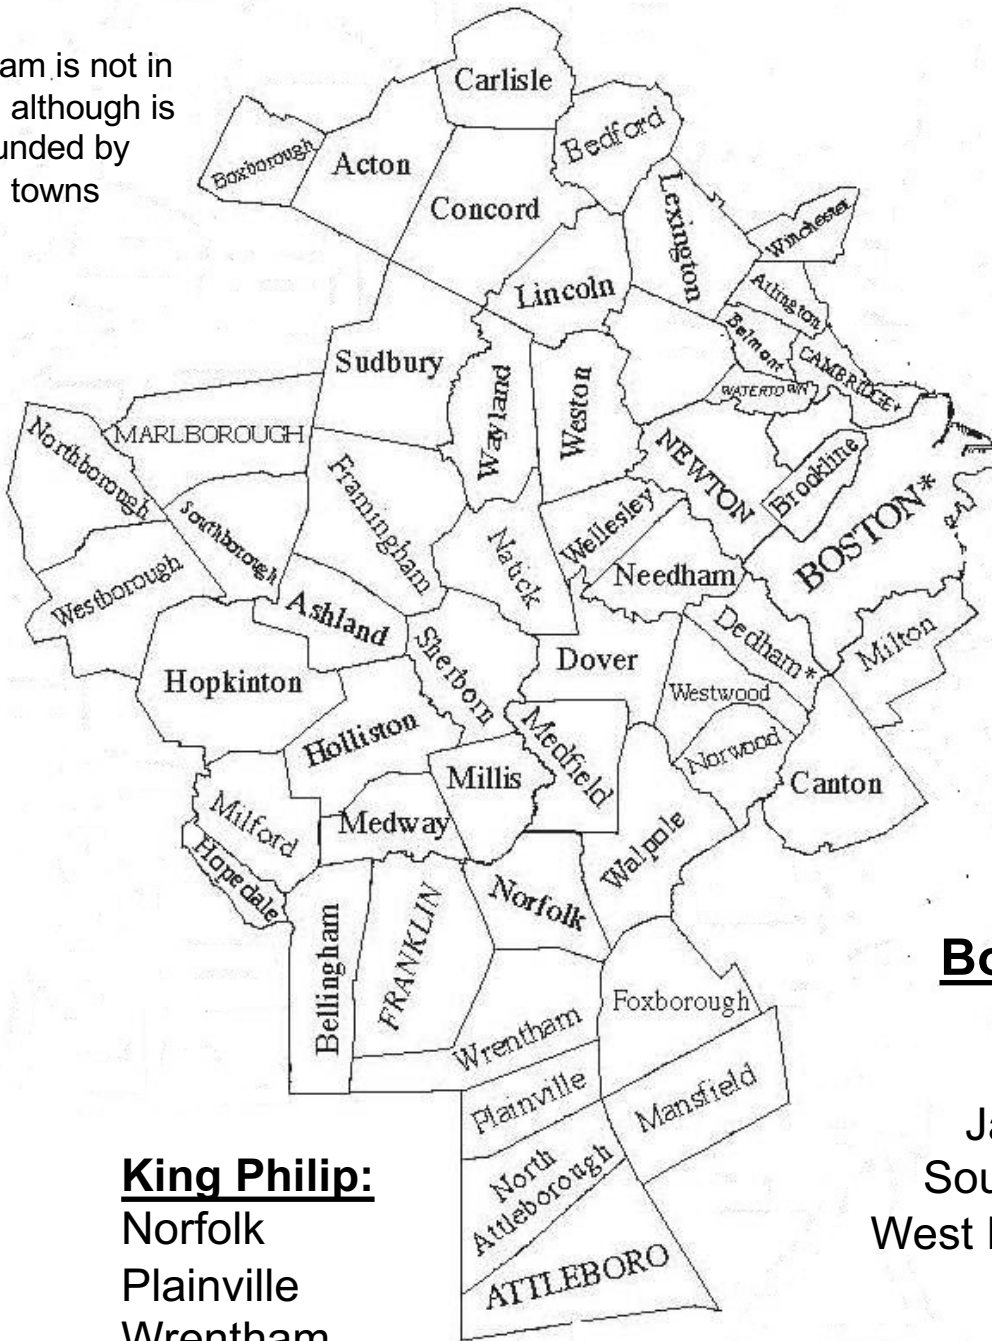

BAYS Towns and Clubs

Waltham is not in BAYS although is surrounded by BAYS towns

King Philip:

Norfolk
Plainville
Wrentham

Boston Clubs

Dorchester
Hill House
Jamaica Plain
South End Soccer
West Roxbury/Parkway